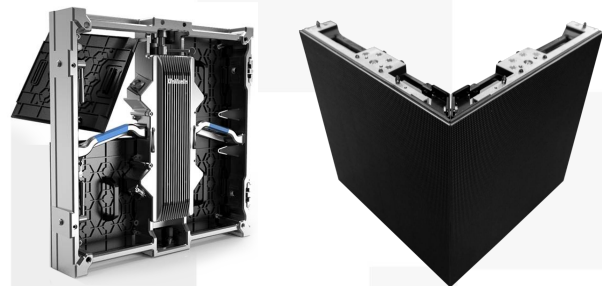

Rental catalogue 2018

LED SCREENS

Producer	indoor / outdoor / floor / curvable / cubes	pixel / 1m long	weight / 1m ²	cabinet size	link to the specification file
Unilumin Upad III P2.6	indoor / curvable / cubes / front acces	384 pix	36kg	50x50cm	Upad III P2.6 specification file
Unilumin Upad III P3.9	indoor / curvable / cubes / front acces	256 pix	36kg	50x50cm	Upad III P3.9 specification file
Unilumin Upad H P5.9	outdoor / curvable / touring frames	168 pix	22kg	50x100cm	Upad H P5.9 specification file
Yestech MG7 P5.9	outdoor / floor / curvable / cubes	168 pix	26kg	50x50cm	MG7 P5.9 specification file
Esdled Shine P7.8	outdoor / curvable, partly transparent	128 pix	24kg	50x100cm	Shine P7.8 specification file

Unilumin Upad III (P2.6)

- resolution: 384pix / 1m
- front and rear service with special tool
- magnetic modules
- curvable with extraordinary precision: -10° / -5° / -2° / +2° / +5°
- 90° option with special frames – possibility to build a cube without a gaps
- weight: 36kg / 1sqm
- cabinet size: 50x50cm
- watch the movie ([LINK](#))

Unilumin Upad III (P3.9)

- resolution: 256pix / 1m
- front and rear service with special tool
- magnetic modules
- curvable with extraordinary precision: -10° / -5° / -2° / +2° / +5°
- 90° option with special frames – possibility to build a cube without a gaps
- weight: 36kg / 1sqm
- cabinet size: 50x50cm
- watch the movie ([LINK](#))

Unilumin Upad H (P5.9)

- resolution: 168pix / 1m
- curvable up to -15° / +15°
- touring frames with carts as an option
- magnetic modules with locks
- modular design
- tool free maintenance
- weight: 22kg / 1sqm
- cabinet size: 50x100cm / 50x50cm