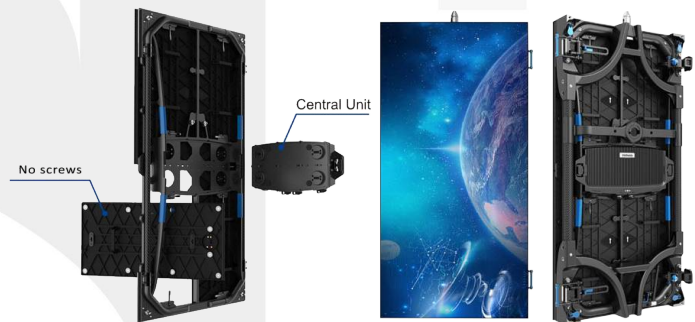

Rental catalogue 2018

LED SCREENS

Producer	indoor / outdoor / floor / curvable / cubes	pixel / 1m long	weight / 1m ²	cabinet size	link to the specification file
Unilumin Upad III P2.6	indoor / curvable / cubes / front acces	384 pix	36kg	50x50cm	Upad III P2.6 specification file
Unilumin Upad III P3.9	indoor / curvable / cubes / front acces	256 pix	36kg	50x50cm	Upad III P3.9 specification file
Unilumin Upad H P5.9	outdoor / curvable / touring frames	168 pix	22kg	50x100cm	Upad H P5.9 specification file
Yestech MG7 P5.9	outdoor / floor / curvable / cubes	168 pix	26kg	50x50cm	MG7 P5.9 specification file
Esdled Shine P7.8	outdoor / curvable, partly transparent	128 pix	24kg	50x100cm	Shine P7.8 specification file

Unilumin Upad III (P2.6)

- resolution: 384pix / 1m
- front and rear service with special tool
- magnetic modules
- curvable with extraordinary precision: -10° / -5° / -2° / +2° / +5°
- 90° option with special frames – possibility to build a cube without a gaps
- weight: 36kg / 1sqm
- cabinet size: 50x50cm
- watch the movie ([LINK](#))

Unilumin Upad III (P3.9)

- resolution: 256pix / 1m
- front and rear service with special tool
- magnetic modules
- curvable with extraordinary precision: -10° / -5° / -2° / +2° / +5°
- 90° option with special frames – possibility to build a cube without a gaps
- weight: 36kg / 1sqm
- cabinet size: 50x50cm
- watch the movie ([LINK](#))

Unilumin Upad H (P5.9)

- resolution: 168pix / 1m
- curvable up to -15° / +15°
- touring frames with carts as an option
- magnetic modules with locks
- modular design
- tool free maintenance
- weight: 22kg / 1sqm
- cabinet size: 50x100cm / 50x50cm